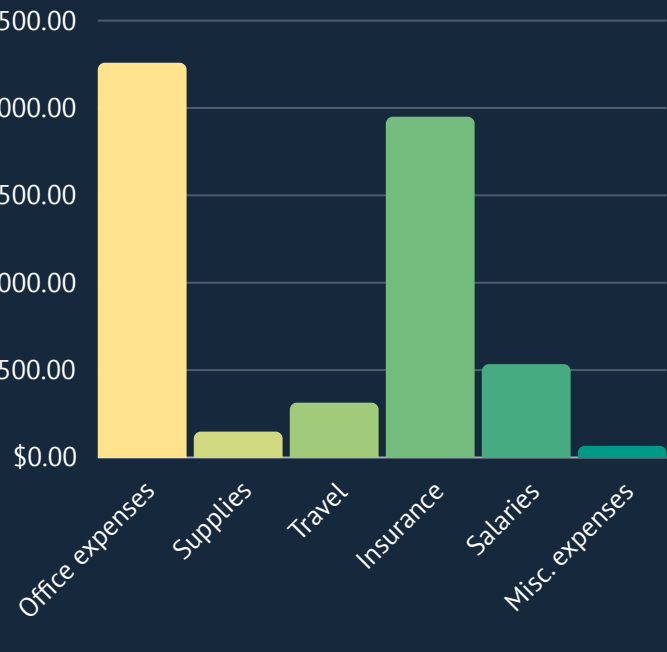

Please keep Kingdom Youth Network in prayer as we look to expand our operations next year.

We look forward to what God has in store for 2023 and thank you all again for your various forms of help!

SEAN MORGAN

*Co-Founder, President & CEO
Kingdom Youth Network*

BY THE NUMBERS

REVENUE

EXPENSES

MENTEE RETAINMENT

ATTENDANCE RATE

FIRST-TIME DONORS