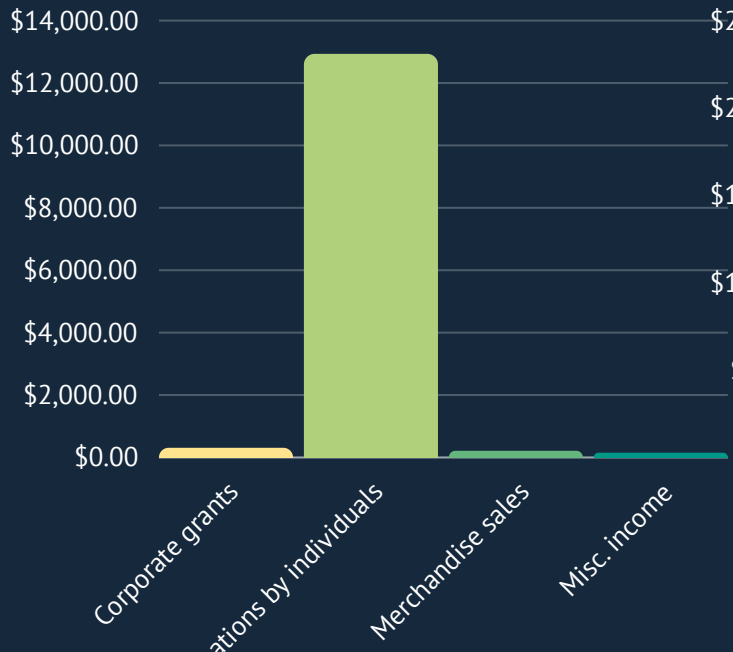

BY THE NUMBERS

REVENUE